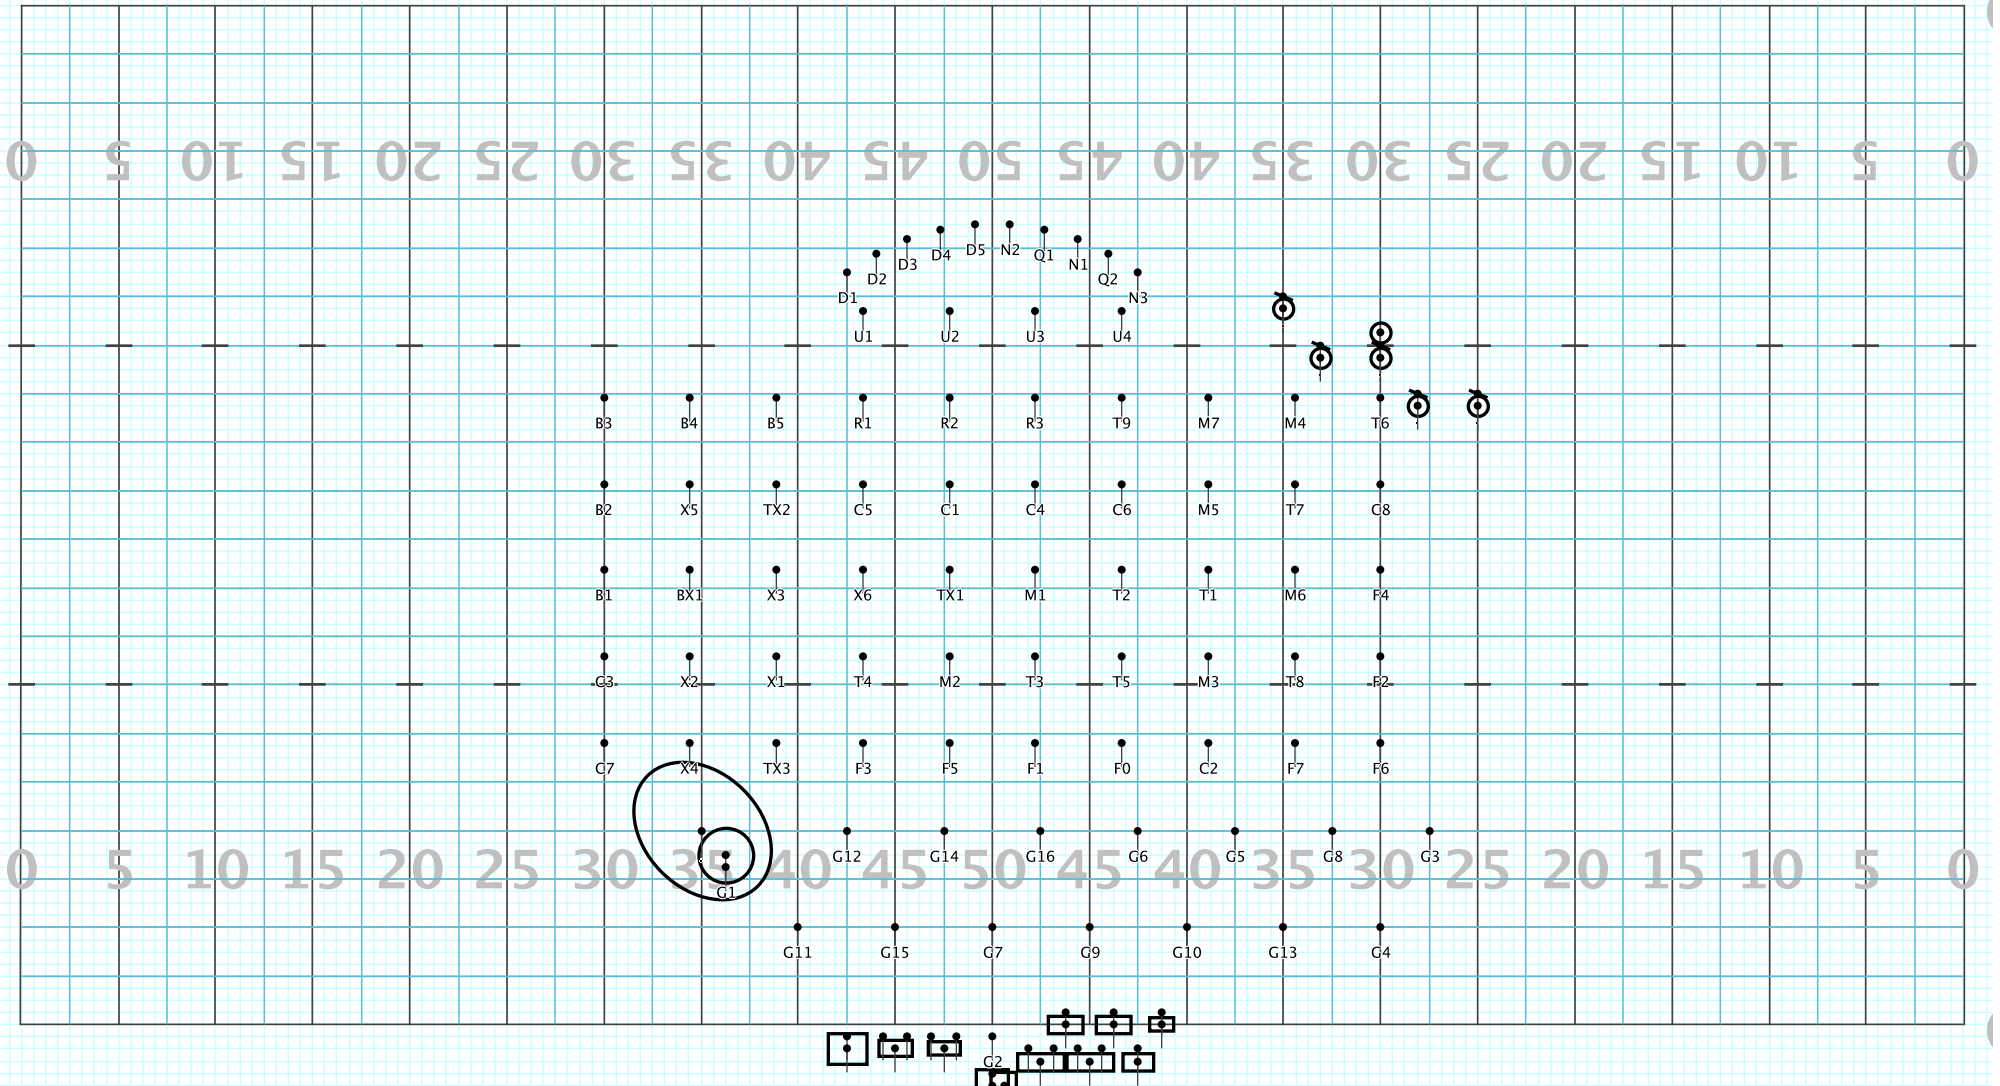

# SEHS 2023 Movement 1

Licensed to: Brendan Guyre  
Created on Pyware 3D.

Set #8 Counts: 32 Measures: 51-58 Snake 2

Director Viewpoint

# SEHS 2023 Movement 1

Licensed to: Brendan Guyre  
Created on Pyware 3D.

Set #9 Counts: 40 Measures: 59-68 Fun Block

Director Viewpoint

# SEHS 2023 Movement 1

Licensed to: Brendan Guyre  
Created on Pyware 3D.

Set #10 Counts: 32 Measures: 69-End Rotations

Director Viewpoint