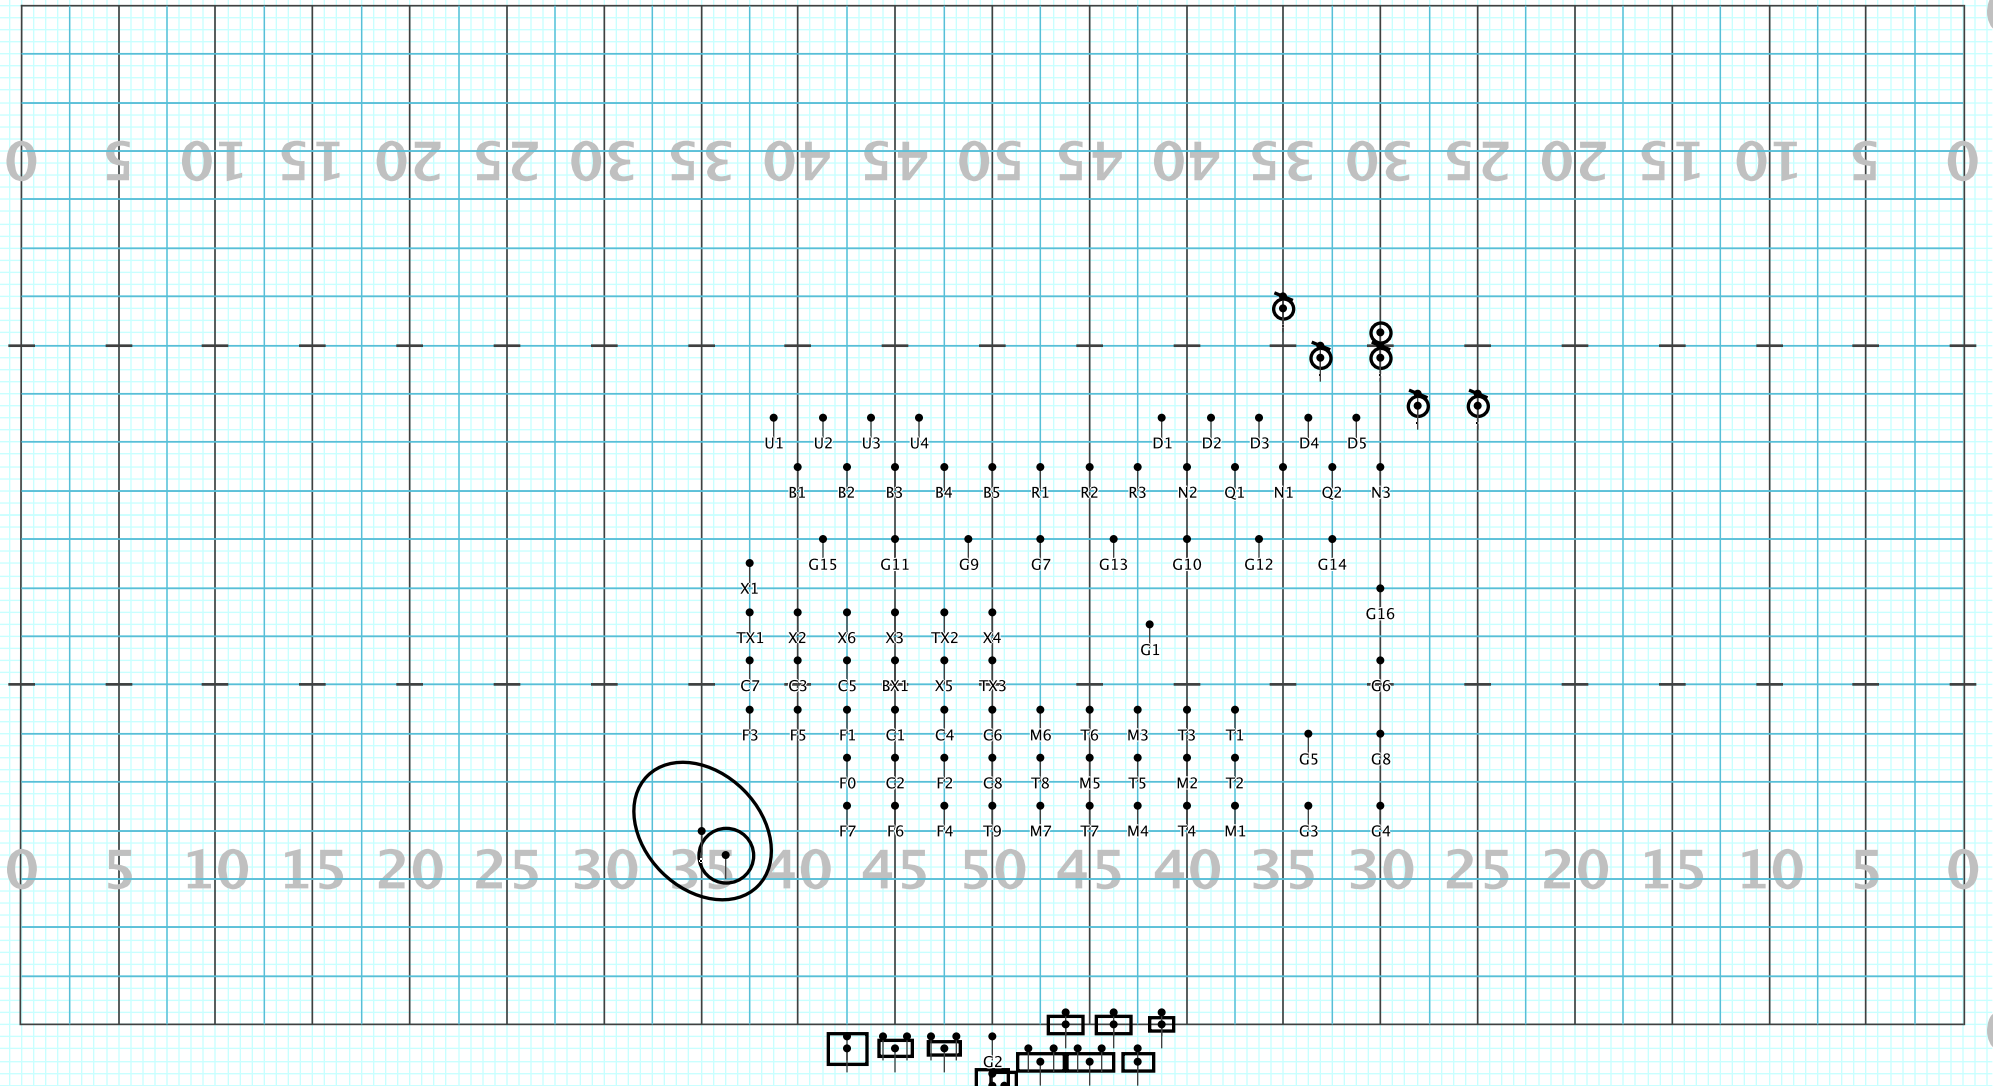

# SEHS 2023 Movement 1

Licensed to: Brendan Guyre  
Created on Pyware 3D.

Set #2 Counts: 64 Measures: 1-16 City Street

Director Viewpoint

# SEHS 2023 Movement 1

Licensed to: Brendan Guyre  
Created on Pyware 3D.

Director Viewpoint

Set #3 Counts: 16 Measures: 17-20 Spare Change

# SEHS 2023 Movement 1

Licensed to: Brendan Guyre  
Created on Pyware 3D.

Set #4 Counts: 16 Measures: 21-24 Stairs 1

Director Viewpoint

# SEHS 2023 Movement 1

Licensed to: Brendan Guyre  
Created on Pyware 3D.

Set #5 Counts: 24 Measures: 25-30 Stairs 2

Director Viewpoint