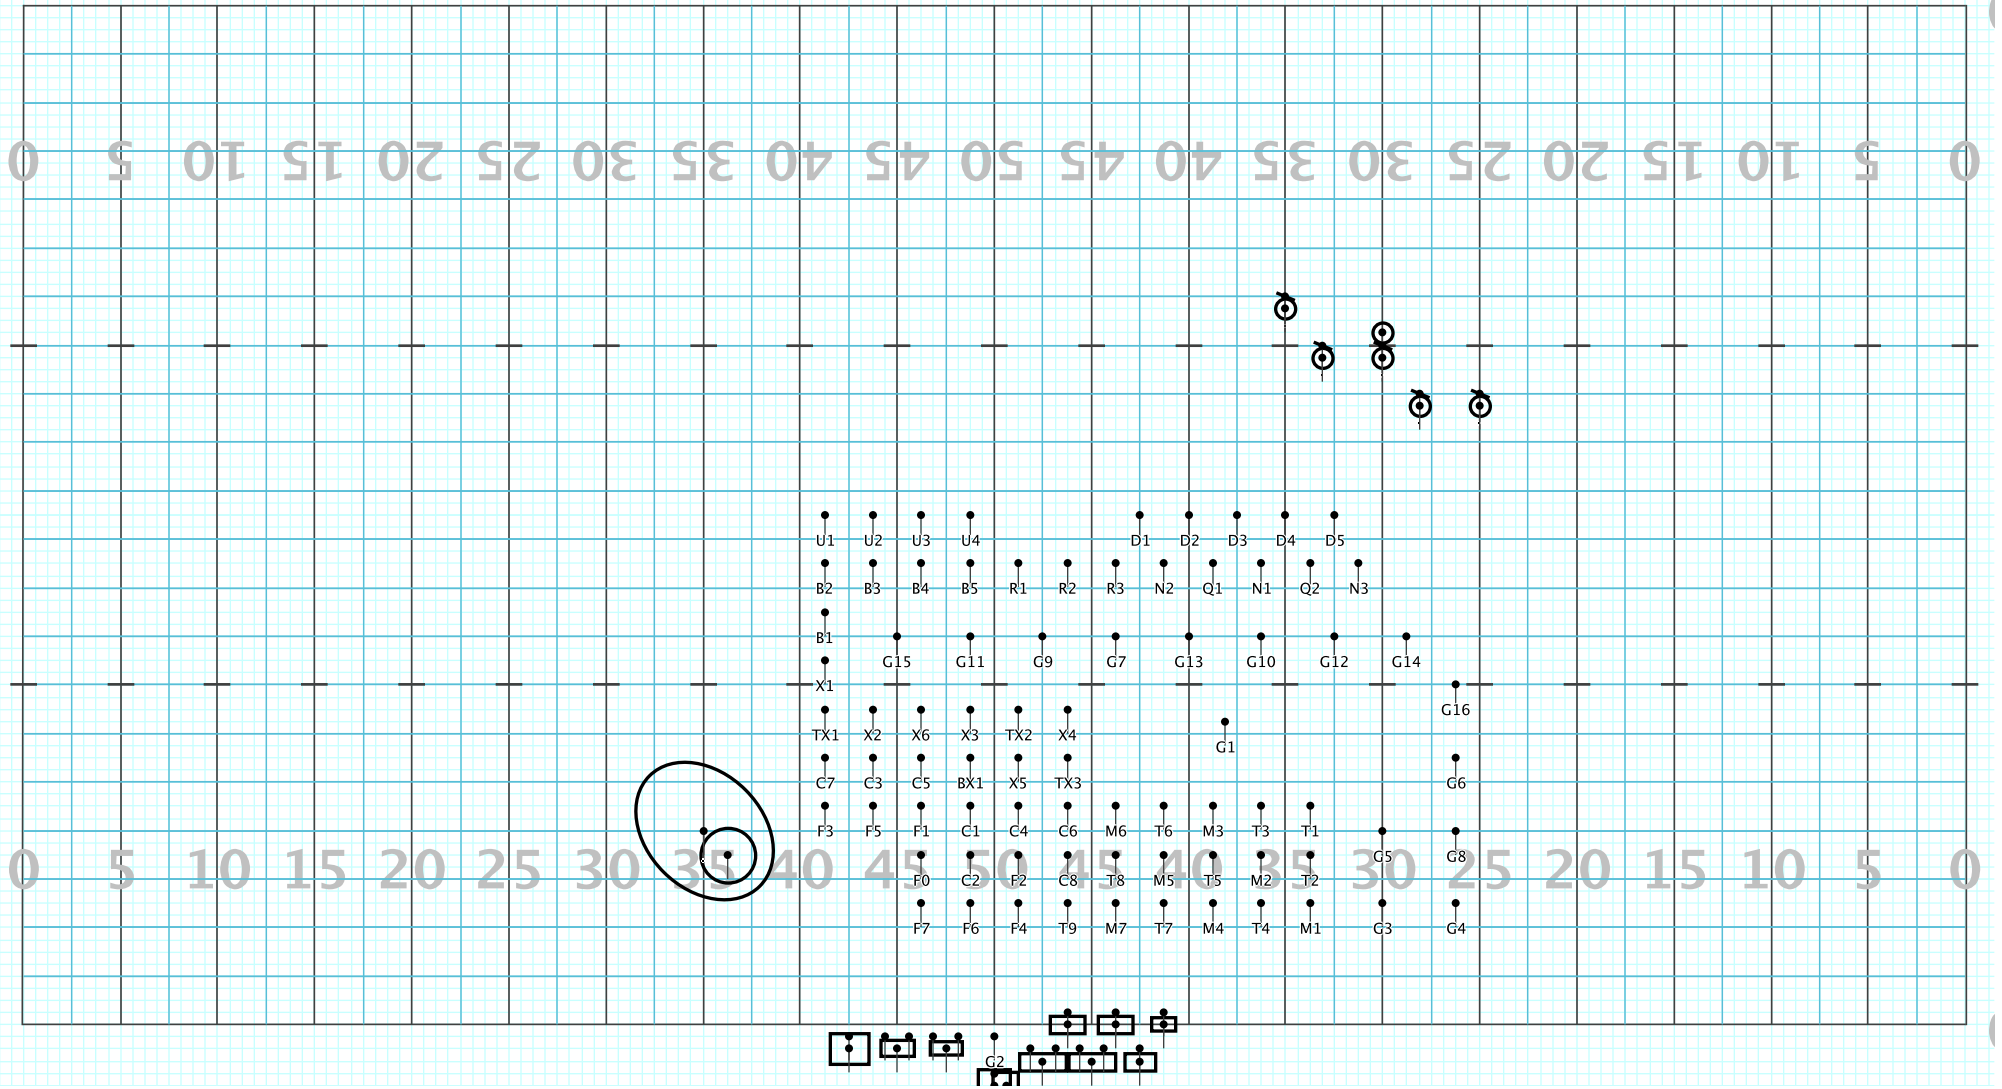

# SEHS 2023 Movement 1

Licensed to: Brendan Guyre  
Created on Pyware 3D.

Set #4 Counts: 16 Measures: 21-24 Stairs 1

Director Viewpoint

# SEHS 2023 Movement 1

Licensed to: Brendan Guyre  
Created on Pyware 3D.

Set #5 Counts: 24 Measures: 25-30 Stairs 2

Director Viewpoint