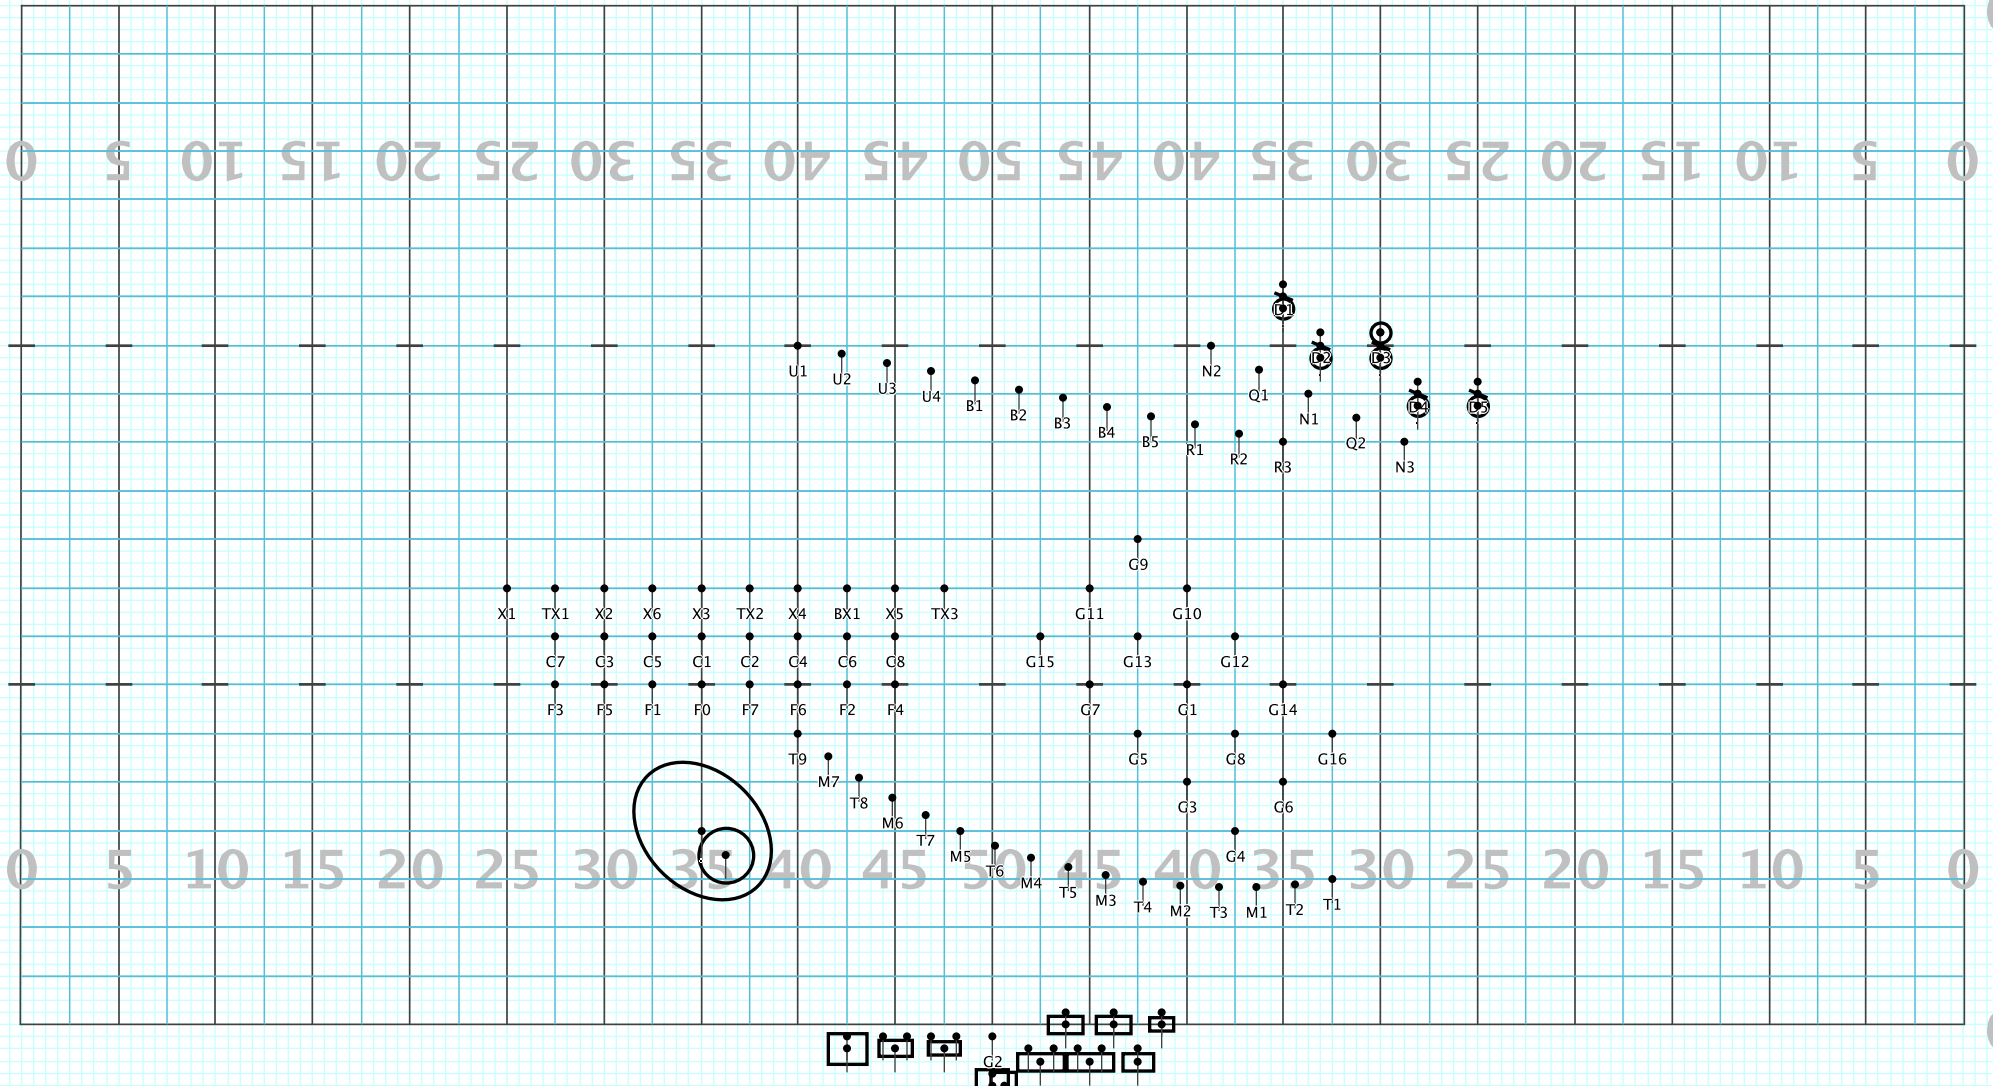

# SEHS 2023 Movement 1

Licensed to: Brendan Guyre  
Created on Pyware 3D.

Set #2 Counts: 64 Measures: 1-16 City Street

Director Viewpoint

# SEHS 2023 Movement 1

Licensed to: Brendan Guyre  
Created on Pyware 3D.

Director Viewpoint

Set #3 Counts: 16 Measures: 17-20 Spare Change

# SEHS 2023 Movement 1

Licensed to: Brendan Guyre  
Created on Pyware 3D.

Set #4 Counts: 16 Measures: 21-24 Stairs 1

Director Viewpoint

# SEHS 2023 Movement 1

Licensed to: Brendan Guyre  
Created on Pyware 3D.

Set #5 Counts: 24 Measures: 25-30 Stairs 2

Director Viewpoint