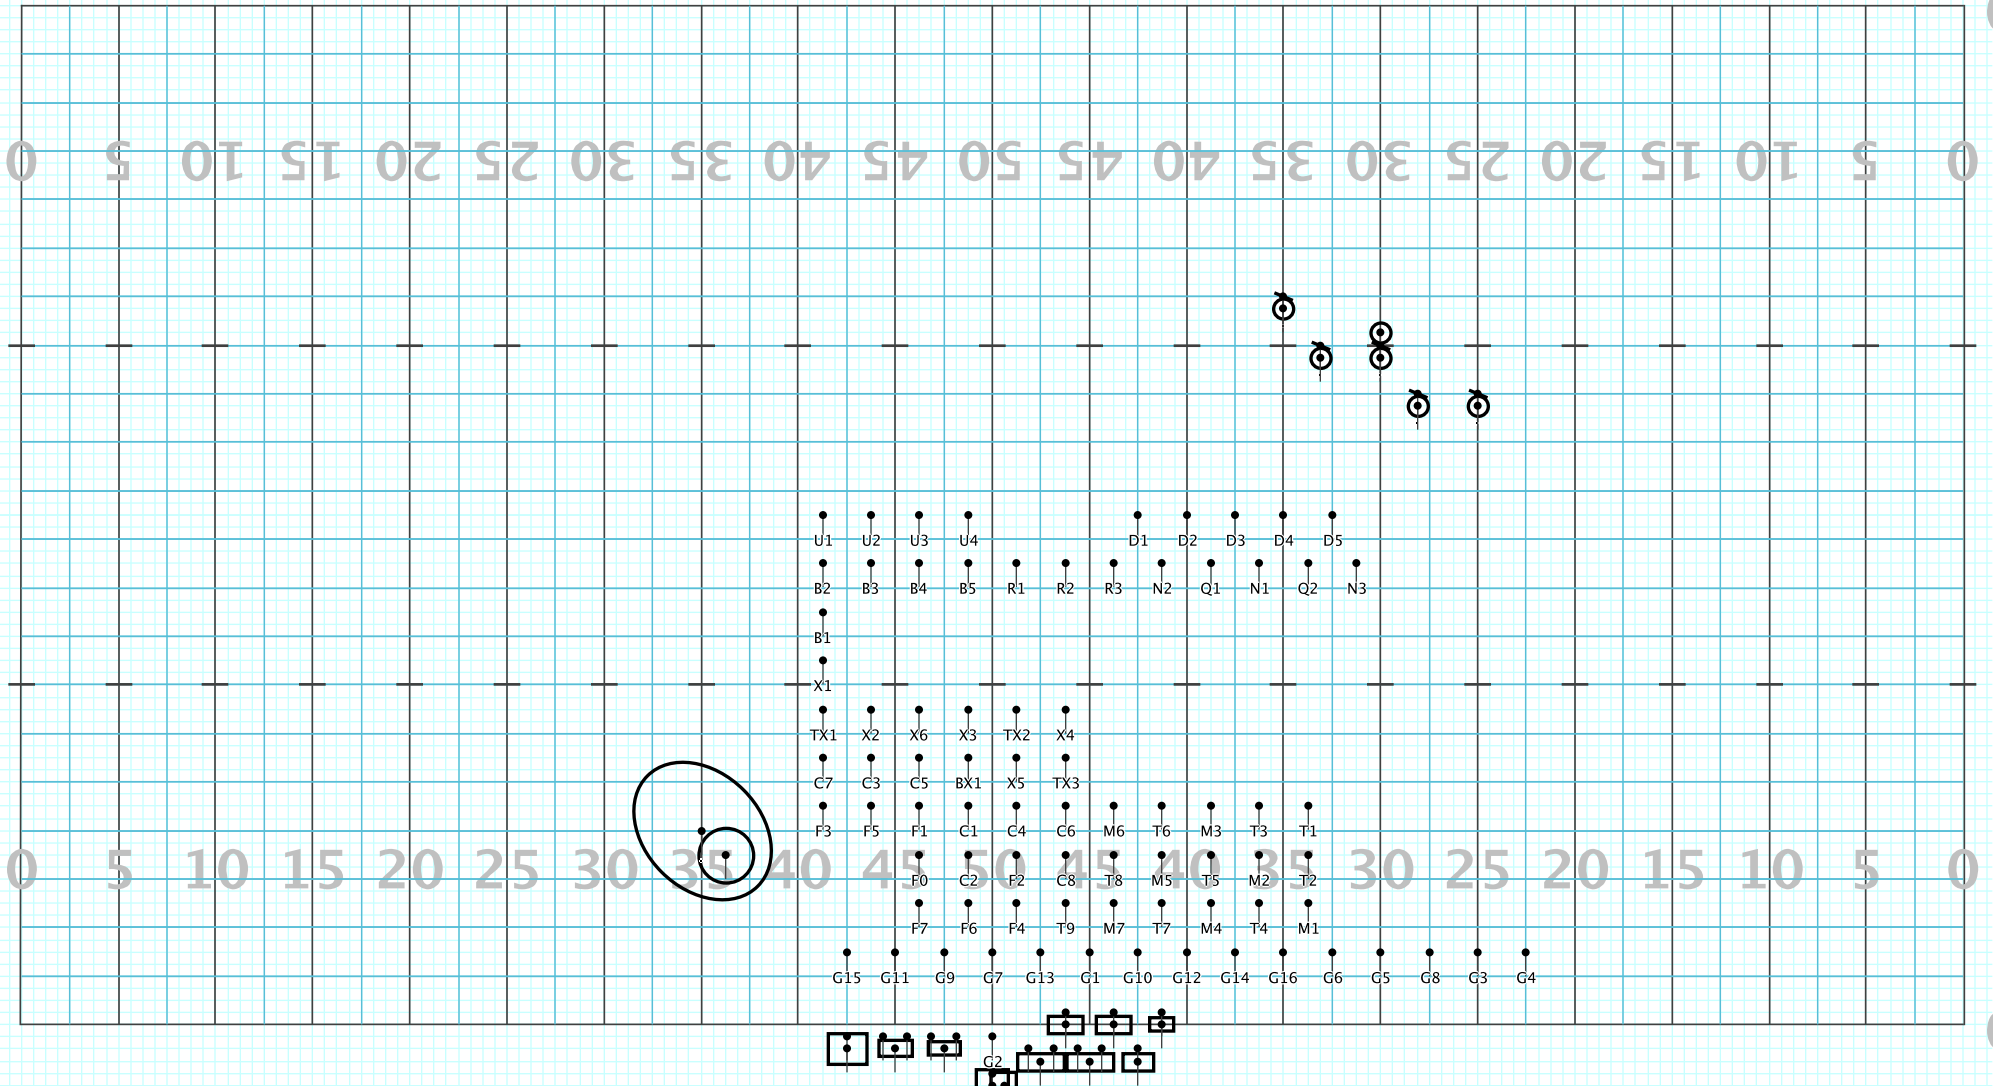

# SEHS 2023 Movement 1

Licensed to: Brendan Guyre  
Created on Pyware 3D.

Set #4 Counts: 16 Measures: 21-24 Stairs 1

Director Viewpoint

# SEHS 2023 Movement 1

Licensed to: Brendan Guyre  
Created on Pyware 3D.

Set #5 Counts: 24 Measures: 25-30 Stairs 2

Director Viewpoint

# SEHS 2023 Movement 1

Licensed to: Brendan Guyre  
Created on Pyware 3D.

Set #6 Counts: 20 Measures: 31-35 Passthrough

Director Viewpoint