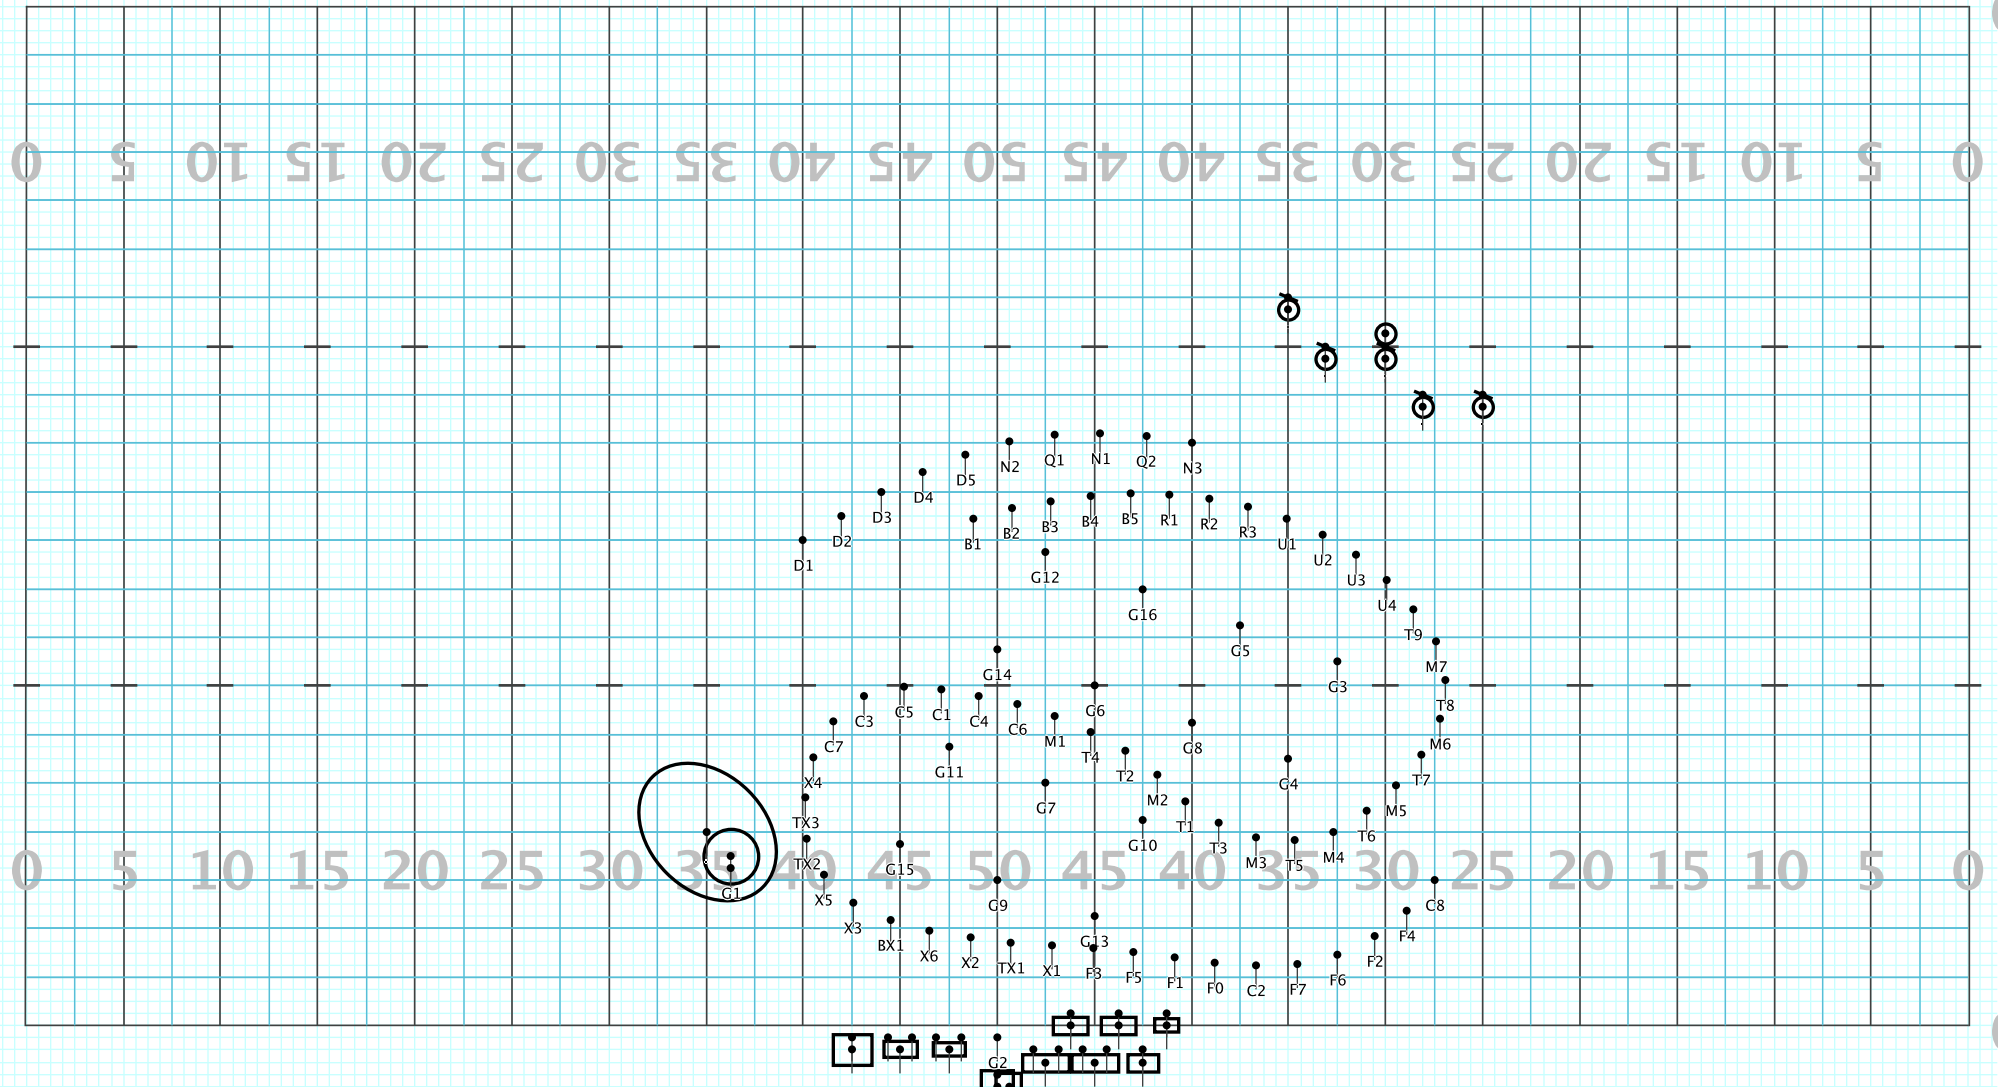

# SEHS 2023 Movement 1

Licensed to: Brendan Guyre  
Created on Pyware 3D.

Set #6 Counts: 20 Measures: 31-35 Passthrough

Director Viewpoint

# SEHS 2023 Movement 1

Licensed to: Brendan Guyre  
Created on Pyware 3D.

Set #7 Counts: 60 Measures: 36-50 Snake 1

Director Viewpoint

# SEHS 2023 Movement 1

Licensed to: Brendan Guyre  
Created on Pyware 3D.

Set #8 Counts: 32 Measures: 51-58 Snake 2

Director Viewpoint