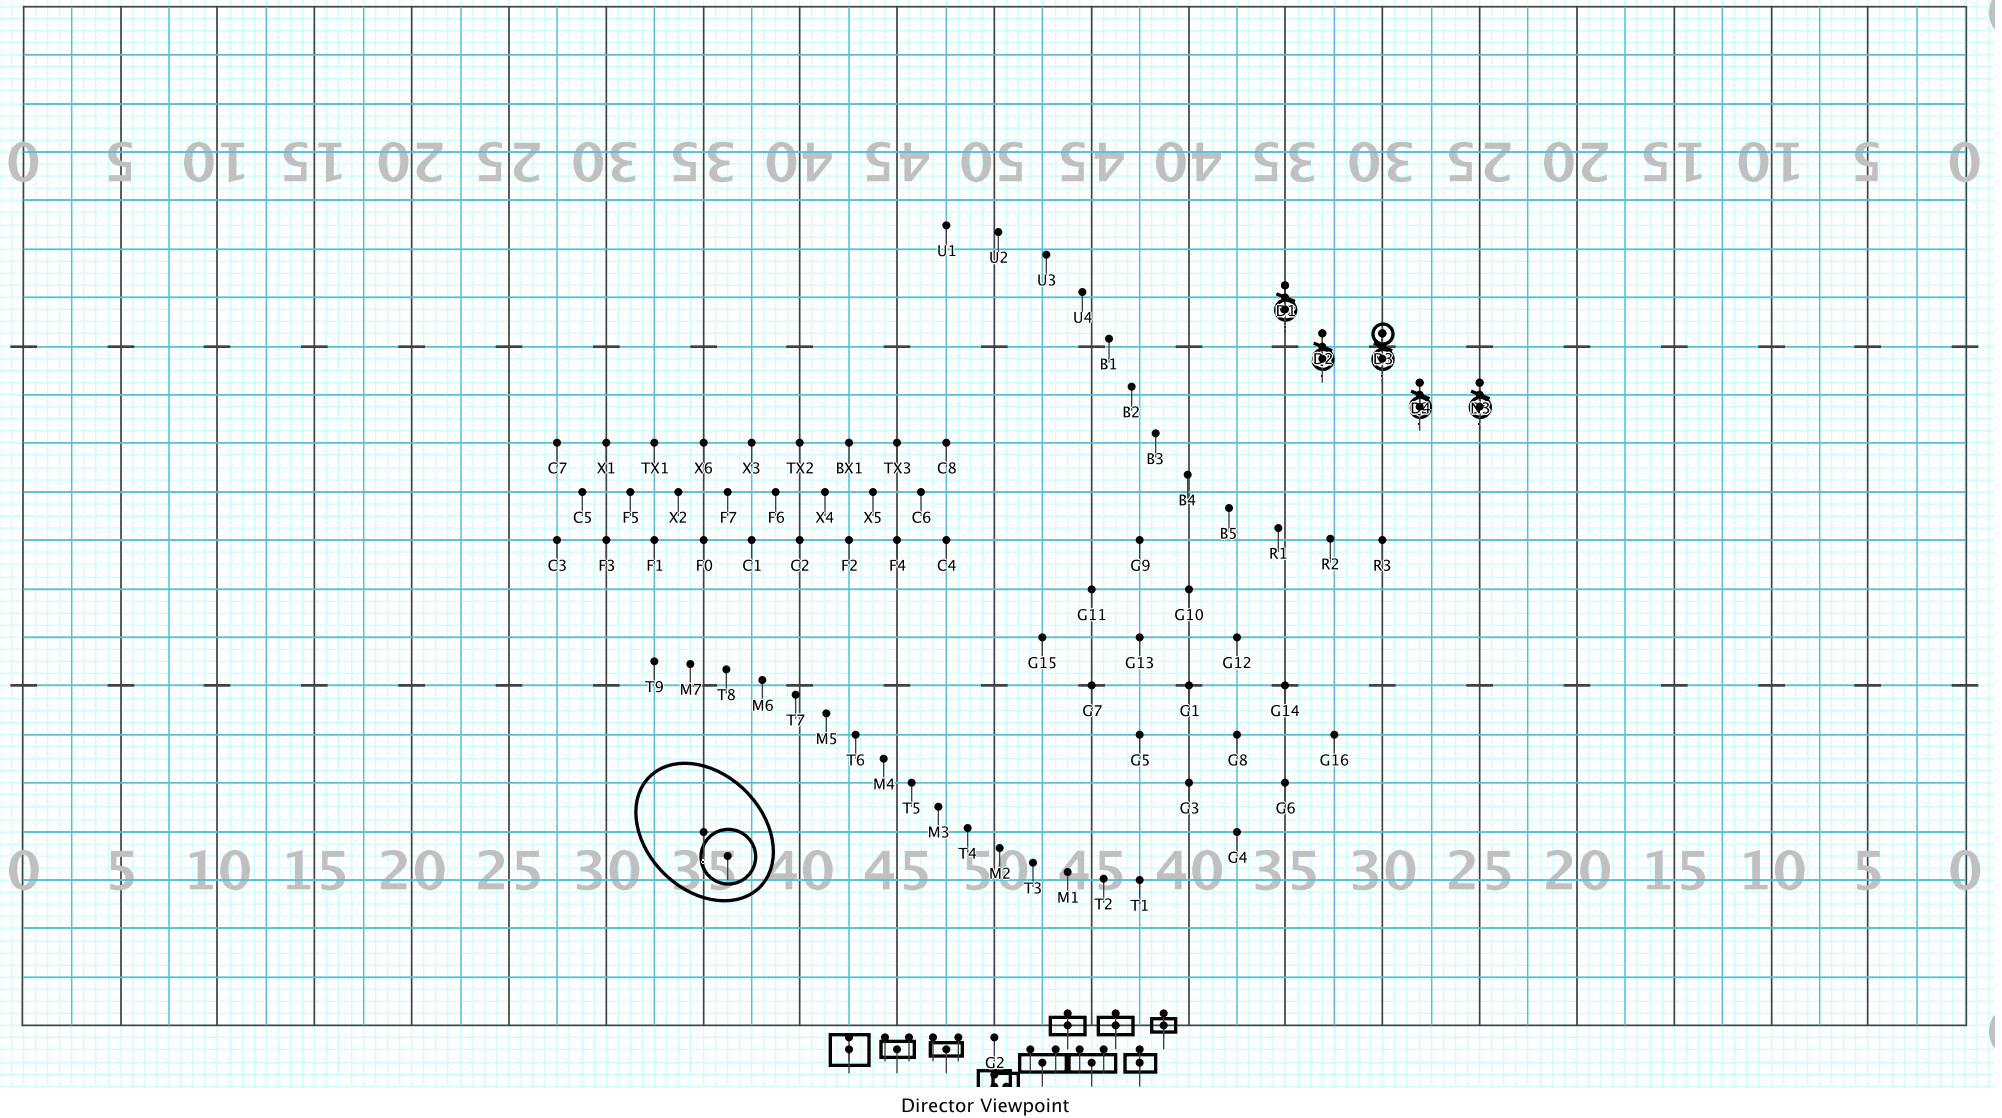

# SEHS 2023 Movement 1

Licensed to: Brendan Guyre  
Created on Pyware 3D.

Director Viewpoint

Set #1 Counts: 0 Measures: 0 Evening Star

# SEHS 2023 Movement 1

Licensed to: Brendan Guyre  
Created on Pyware 3D.

Set #2 Counts: 64 Measures: 1-16 City Street

Director Viewpoint

# SEHS 2023 Movement 1

Licensed to: Brendan Guyre  
Created on Pyware 3D.

Director Viewpoint

Set #3 Counts: 16 Measures: 17-20 Spare Change

# SEHS 2023 Movement 1

Licensed to: Brendan Guyre  
Created on Pyware 3D.

Set #4 Counts: 16 Measures: 21-24 Stairs 1

Director Viewpoint