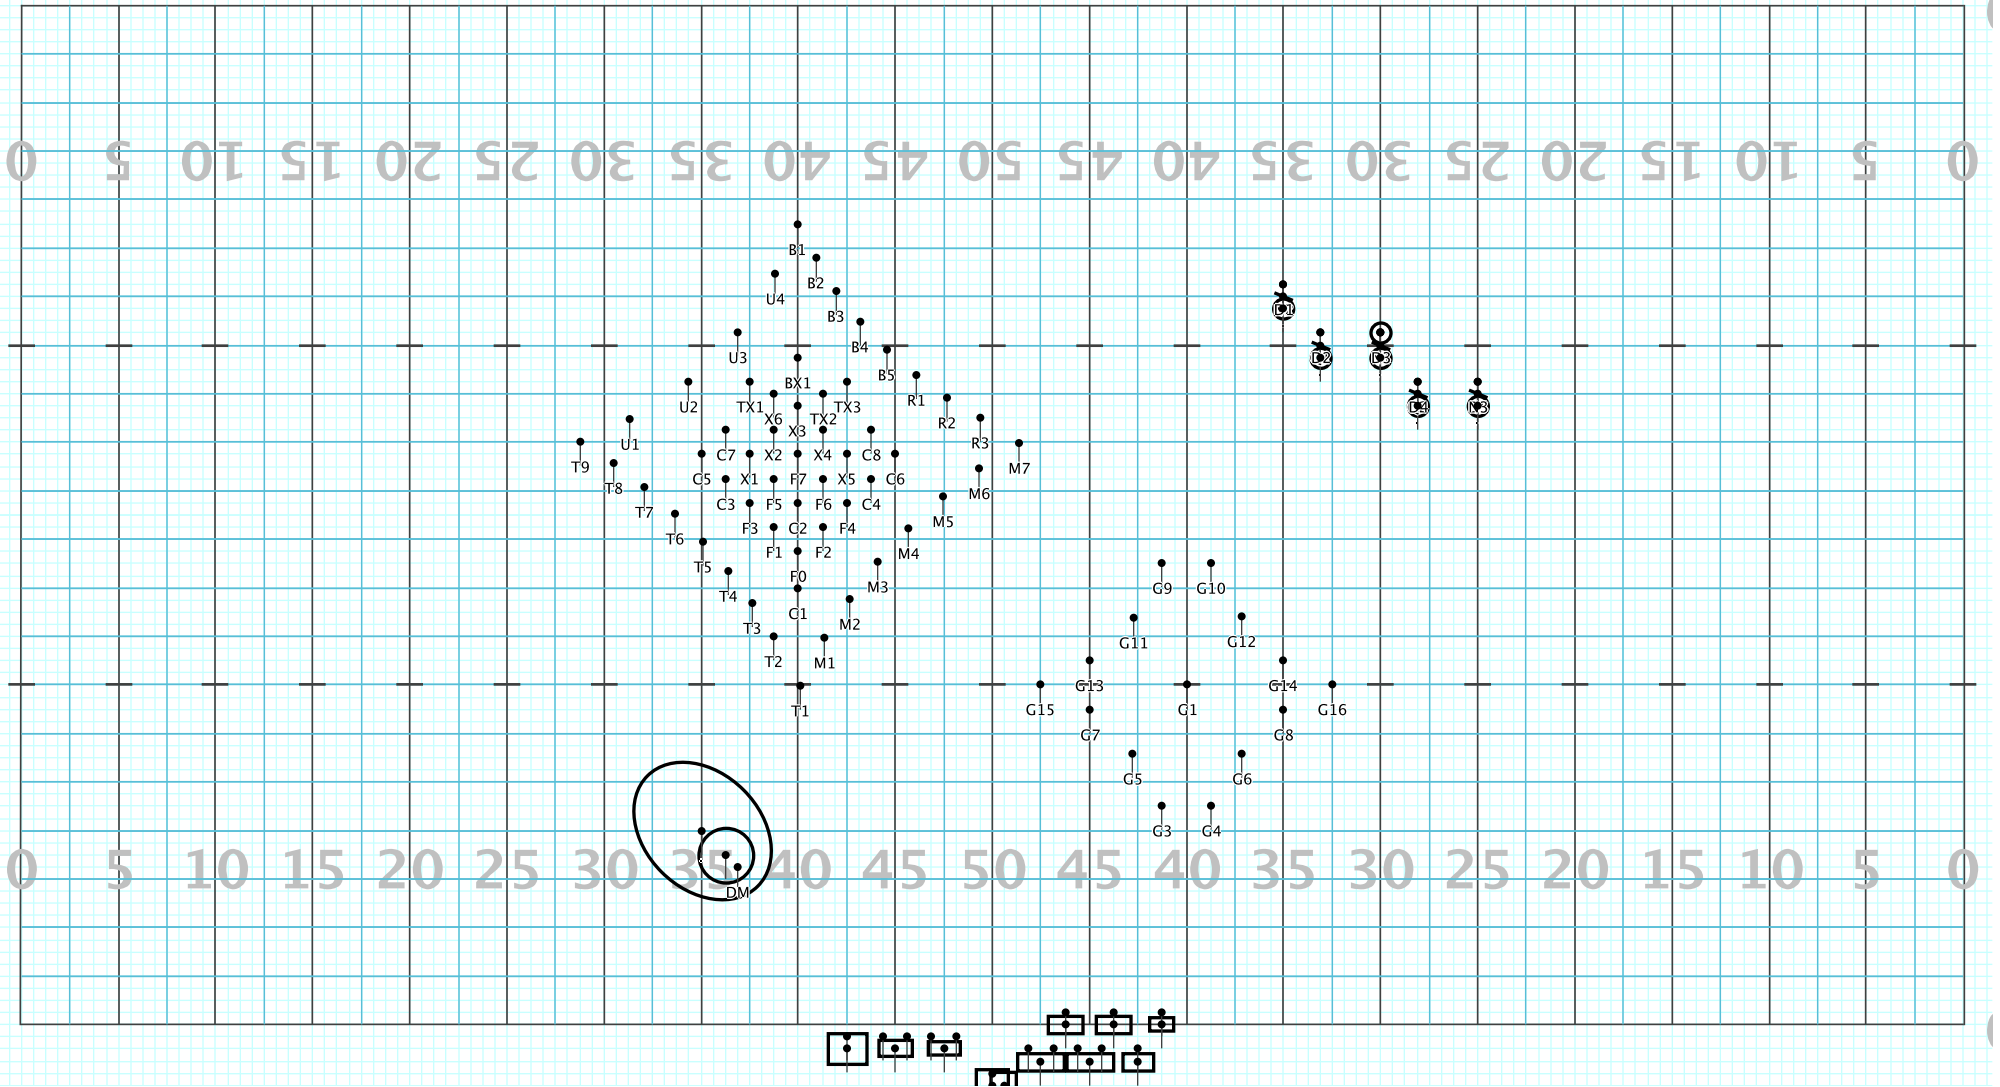

# SEHS 2023 Movement 1

Licensed to: Brendan Guyre  
Created on Pyware 3D.

Director Viewpoint

Set #1 Counts: 0 Measures: 0 Evening Star

# SEHS 2023 Movement 1

Licensed to: Brendan Guyre  
Created on Pyware 3D.

Set #2 Counts: 64 Measures: 1-16 City Street

Director Viewpoint

# SEHS 2023 Movement 1

Licensed to: Brendan Guyre  
Created on Pyware 3D.

Director Viewpoint

Set #3 Counts: 16 Measures: 17-20 Spare Change

# SEHS 2023 Movement 1

Licensed to: Brendan Guyre  
Created on Pyware 3D.

Set #4 Counts: 16 Measures: 21-24 Stairs 1

Director Viewpoint