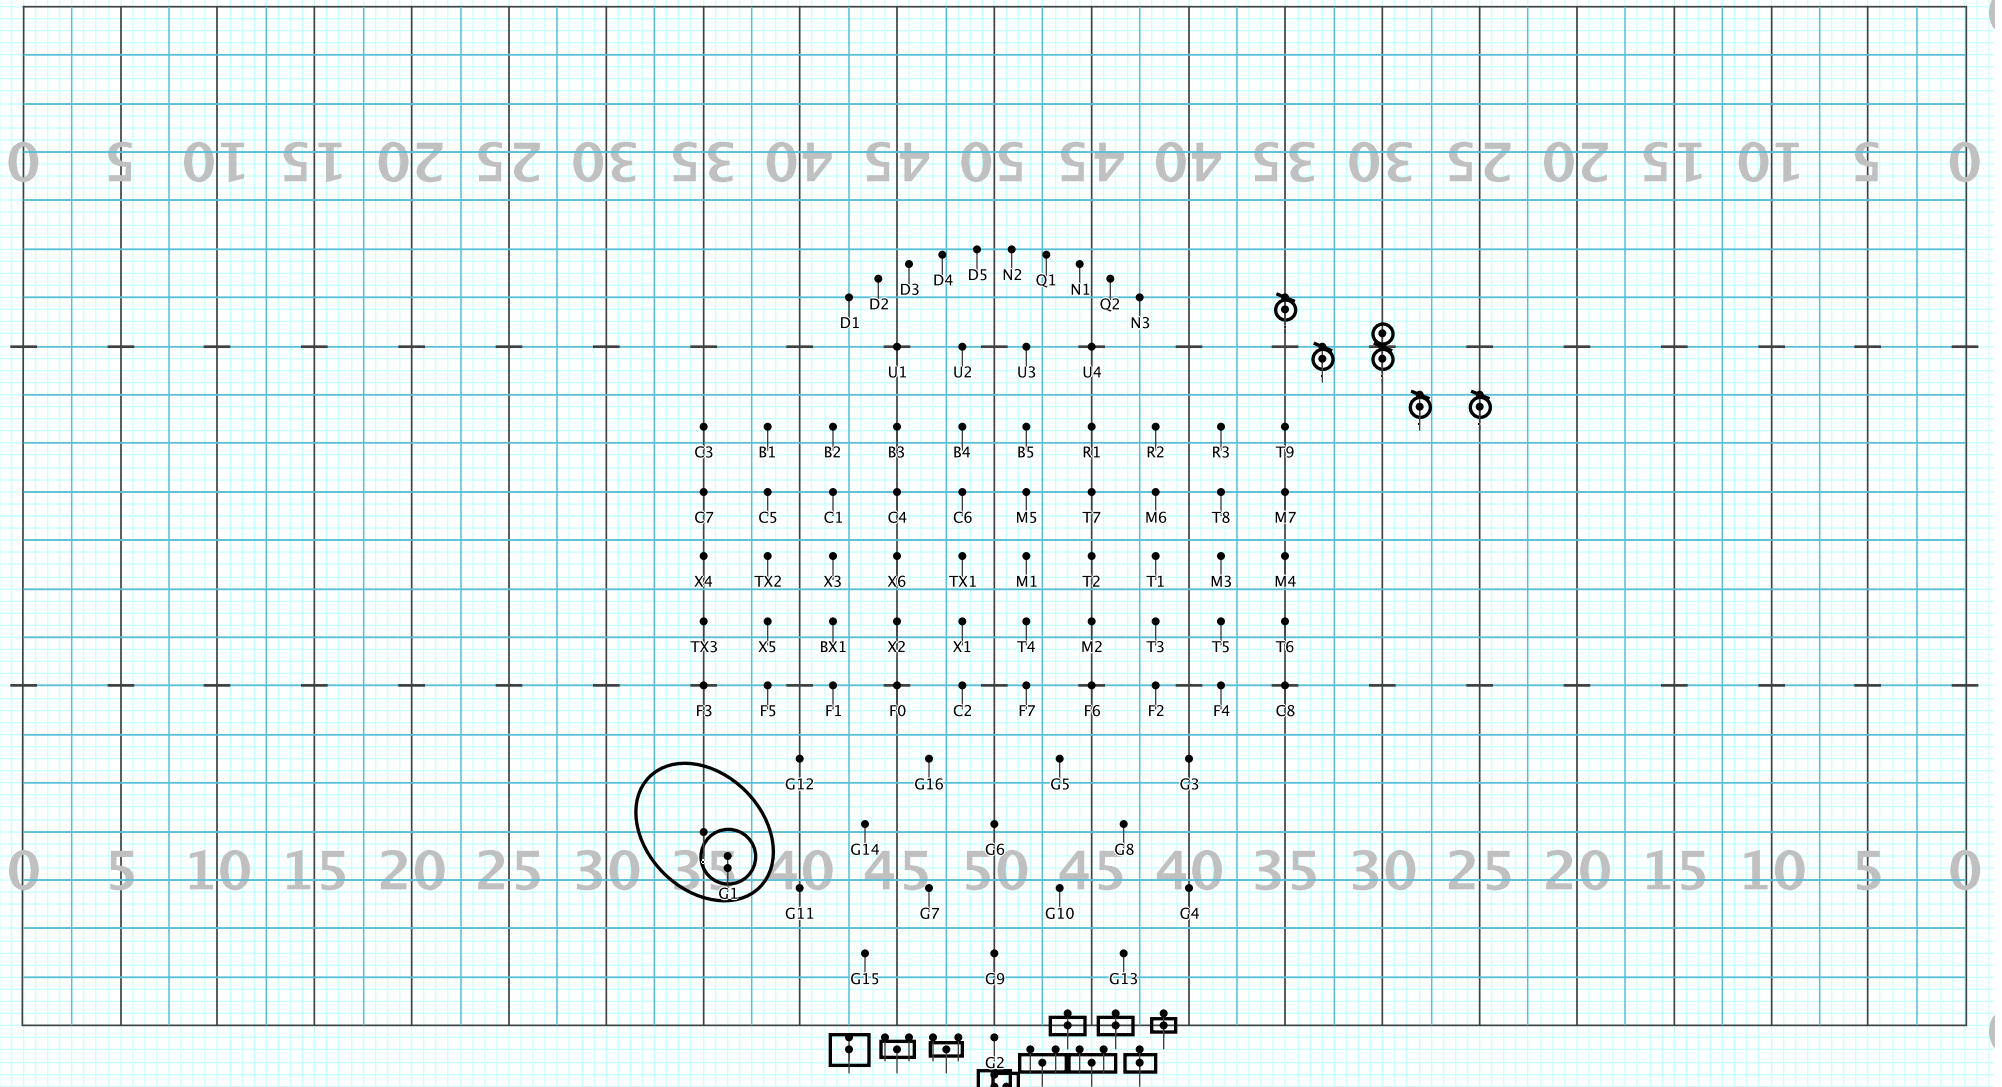

# SEHS 2023 Movement 1

Licensed to: Brendan Guyre  
Created on Pyware 3D.

Set #7 Counts: 60 Measures: 36-50 Snake 1

Director Viewpoint

# SEHS 2023 Movement 1

Licensed to: Brendan Guyre  
Created on Pyware 3D.

Set #8 Counts: 32 Measures: 51-58 Snake 2

Director Viewpoint

# SEHS 2023 Movement 1

Licensed to: Brendan Guyre  
Created on Pyware 3D.

Set #9 Counts: 40 Measures: 59-68 Fun Block

Director Viewpoint

# SEHS 2023 Movement 1

Licensed to: Brendan Guyre  
Created on Pyware 3D.

Set #10 Counts: 32 Measures: 69-End Rotations

Director Viewpoint