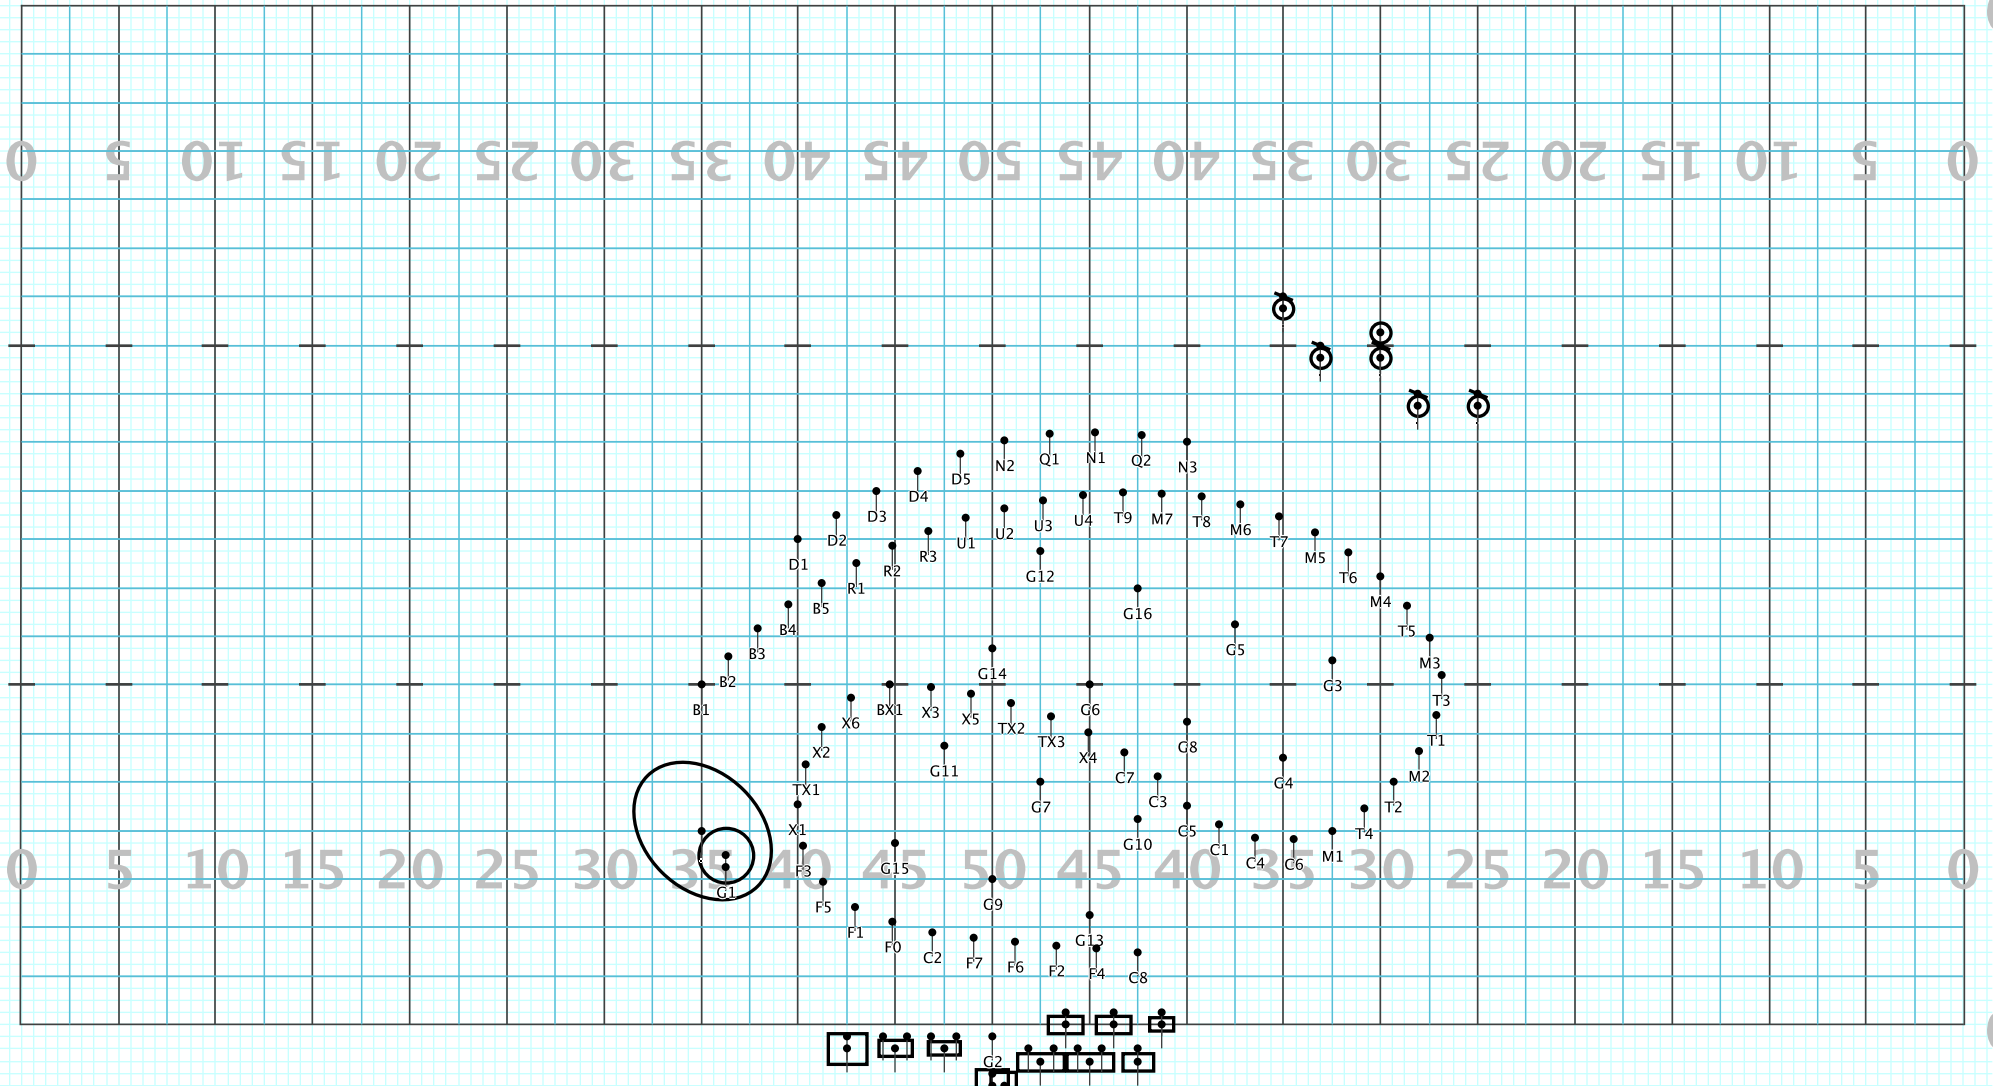

# SEHS 2023 Movement 1

Licensed to: Brendan Guyre  
Created on Pyware 3D.

Set #5 Counts: 24 Measures: 25-30 Stairs 2

Director Viewpoint

# SEHS 2023 Movement 1

Licensed to: Brendan Guyre  
Created on Pyware 3D.

Set #6 Counts: 20 Measures: 31-35 Passthrough

Director Viewpoint

# SEHS 2023 Movement 1

Licensed to: Brendan Guyre  
Created on Pyware 3D.

Set #7 Counts: 60 Measures: 36-50 Snake 1

Director Viewpoint

# SEHS 2023 Movement 1

Licensed to: Brendan Guyre  
Created on Pyware 3D.

Set #8 Counts: 32 Measures: 51-58 Snake 2

Director Viewpoint